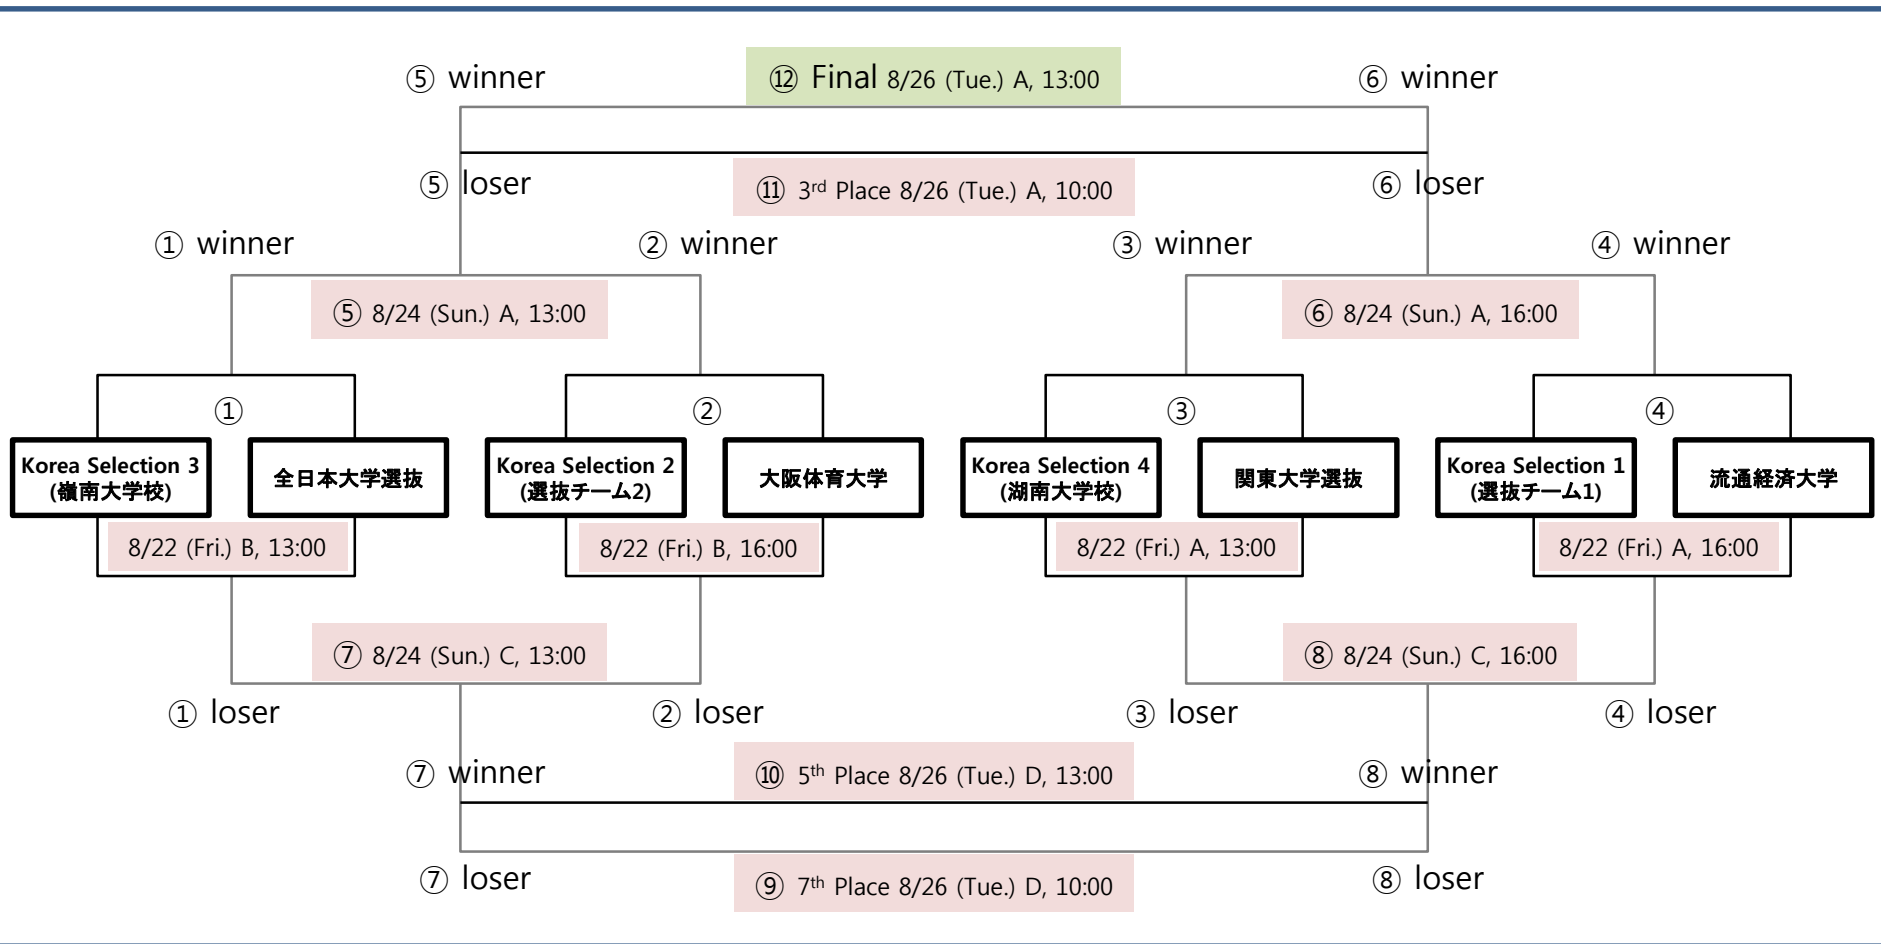

2014 Prominent University Soccer Tournament (Match Schedule)

Venue : A - Naju Stadium

B - Yeonggwang sportium

C - gochang Stadium

D - Gwangju World cup Sub Ground

* In case draw in Final, 30min(composing 2 halves of 15min.) extra time and penalty Kick

* Other matches don't have extra time but penalty Kick

Match Schedule

22nd Aug.(Friday) : Tournament ①, ②, ③, ④

24th Aug.(Sunday) : Semi Final ⑤, ⑥ and Play off ⑦, ⑧

26th Aug.(Tuesday) : Play off ⑨, ⑩, ⑪ and Final ⑫