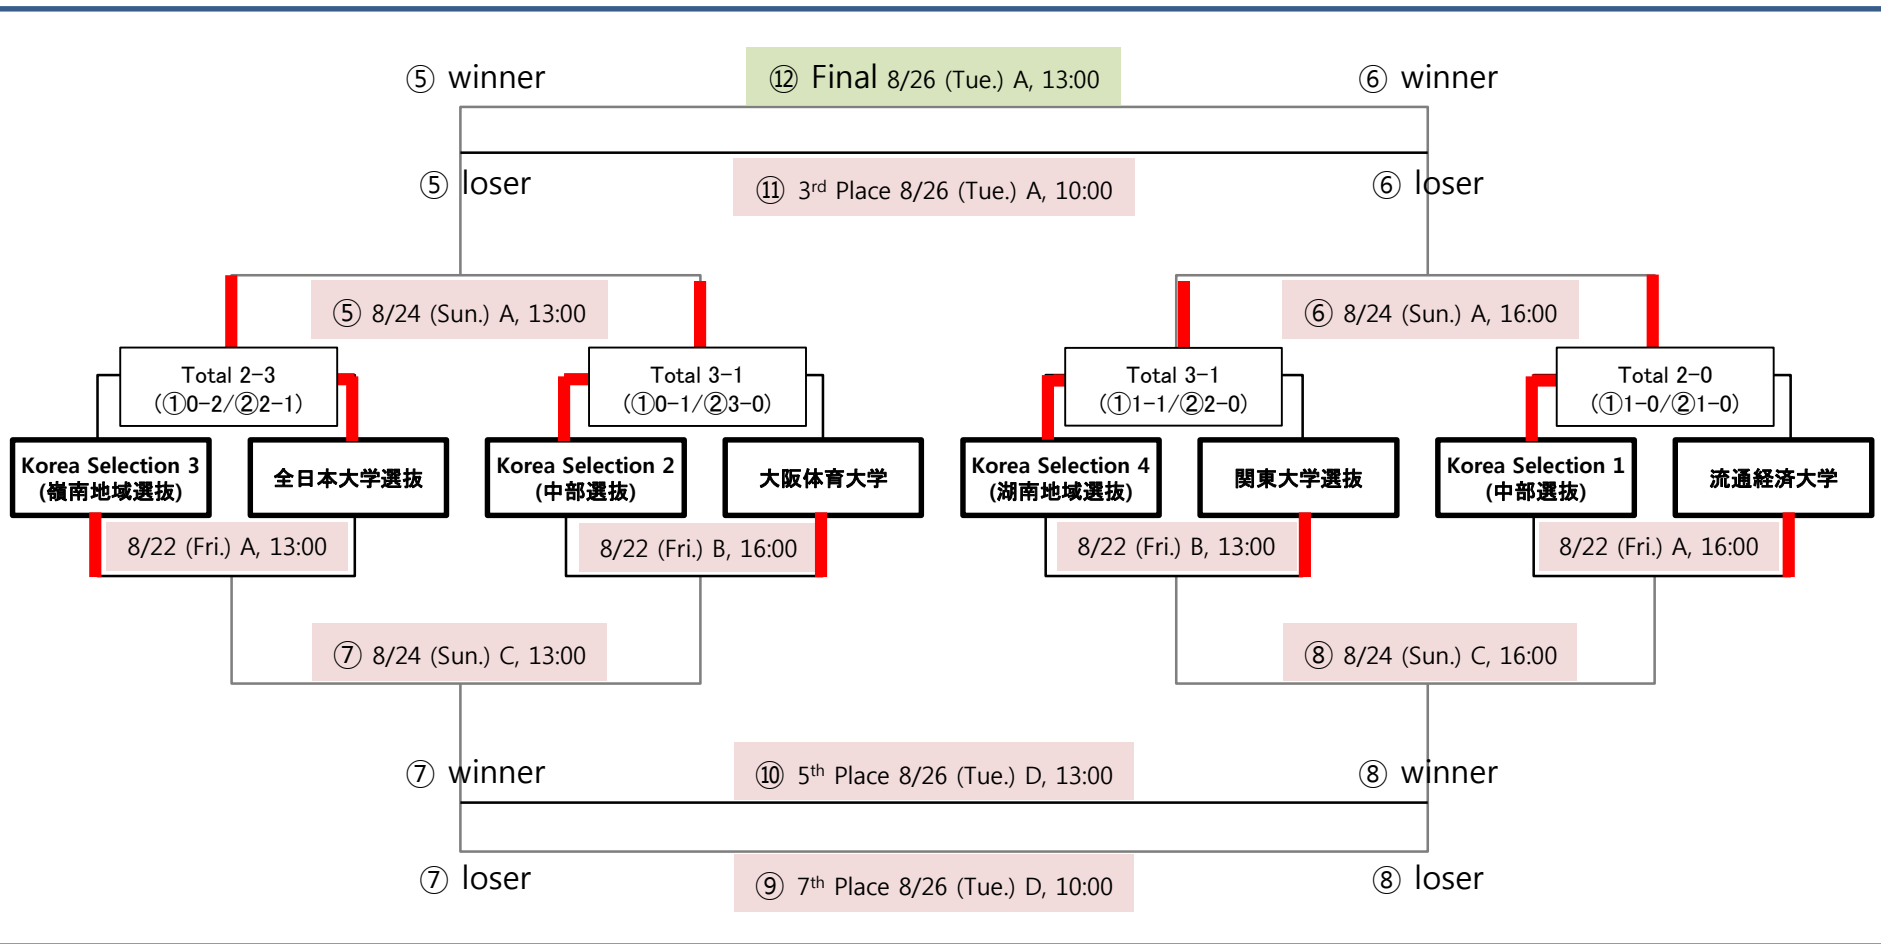

2014 Prominent University Soccer Tournament (Match Schedule)

Venue : A - Naju Stadium

B - Yeonggwang sportium

C - gochang Stadium

D - Gwangju World cup Sub Ground

* In case draw in Final, 30min(composing 2 halves of 15min.) extra time and penalty Kick

* Other matches don't have extra time but penalty Kick

Match Schedule

22nd Aug.(Friday) : Tournament ①, ②, ③, ④

24th Aug.(Sunday) : Semi Final ⑤, ⑥ and Play off ⑦, ⑧

26th Aug.(Tuesday) : Play off ⑨, ⑩, ⑪ and Final ⑫