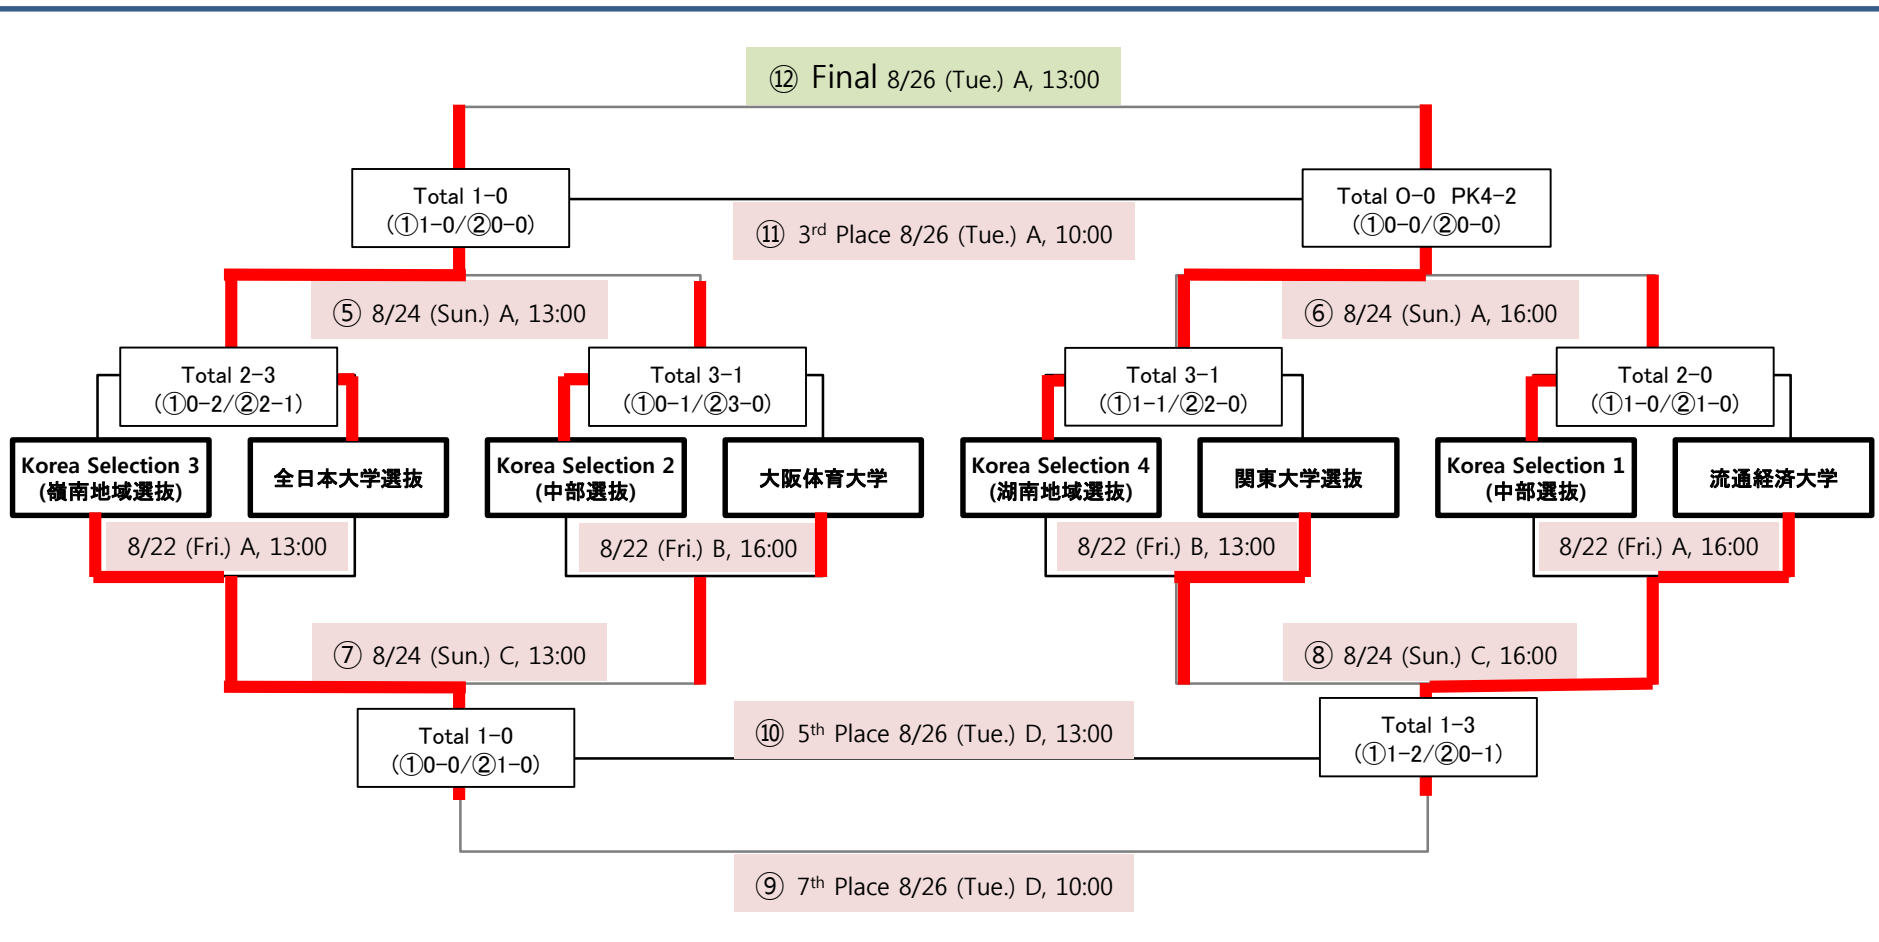

2014 Prominent University Soccer Tournament (Match Schedule)

Venue : A - Naju Stadium

B - Yeonggwang sportium

C - gochang Stadium

D - Gwangju World cup Sub Ground

* In case draw in Final, 30min(composing 2 halves of 15min.) extra time and penalty Kick

* Other matches don't have extra time but penalty Kick

Match Schedule

22nd Aug.(Friday) : Tournament ①, ②, ③, ④

24th Aug.(Sunday) : Semi Final ⑤, ⑥ and Play off ⑦, ⑧

26th Aug.(Tuesday) : Play off ⑨, ⑩, ⑪ and Final ⑫